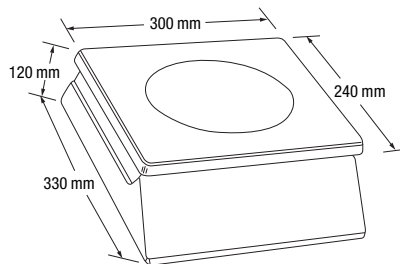

#### Unit

11.8 in x 13.0 in x 4.7 in  
(300 mm x 330 mm x 120 mm)

#### Stainless Steel Platter

11.8 in x 9.5 in (300 mm x 240 mm)

#### Head

11 in x 3.1 in (280 mm x 78 mm)

#### Unit with Pole

11.8 in x 9.5 in x 16.1 in  
(300 mm x 240 mm x 410 mm)